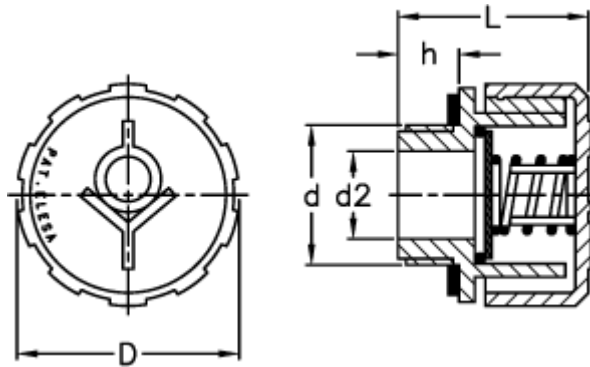

Data Sheet

Article number: 2311054696

Description: E+G Valve breather cap
SFV.1-100 mb

Measures

D = 42
d = G 1
d2 = 16
h = 11.5
L = 36.5